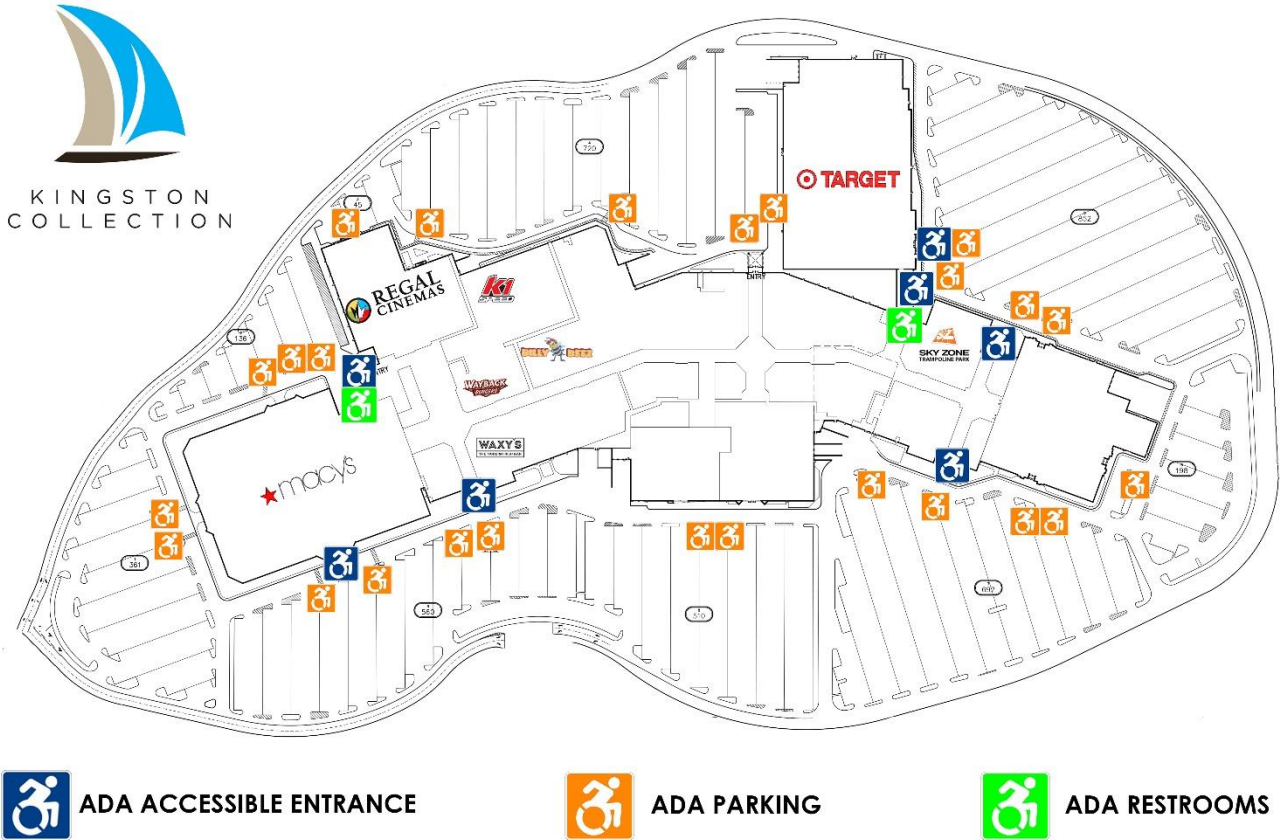

ADA accessible entrances are identified below and ample parking is available throughout the site. Thank you for shopping at Kingston Collection.

In addition, please visit our anchor stores for family style and handicap accessible restrooms.